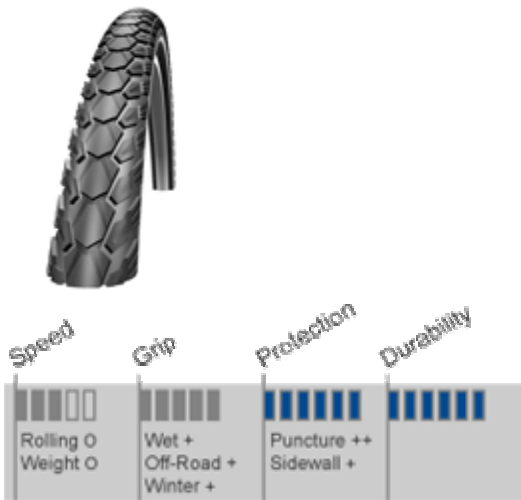

# Marathon XR HS 359

**The ultimate expedition tire!** An extremely versatile tread with a incomparably friction resistant rubber compound. The **TravelGuard** protection belt offers excellent puncture protection at an extremely low weight. A special chafer around the bead prevents the tire scrubbing out on the rim under extreme loads. Made as a folding tire to pack easily in luggage.